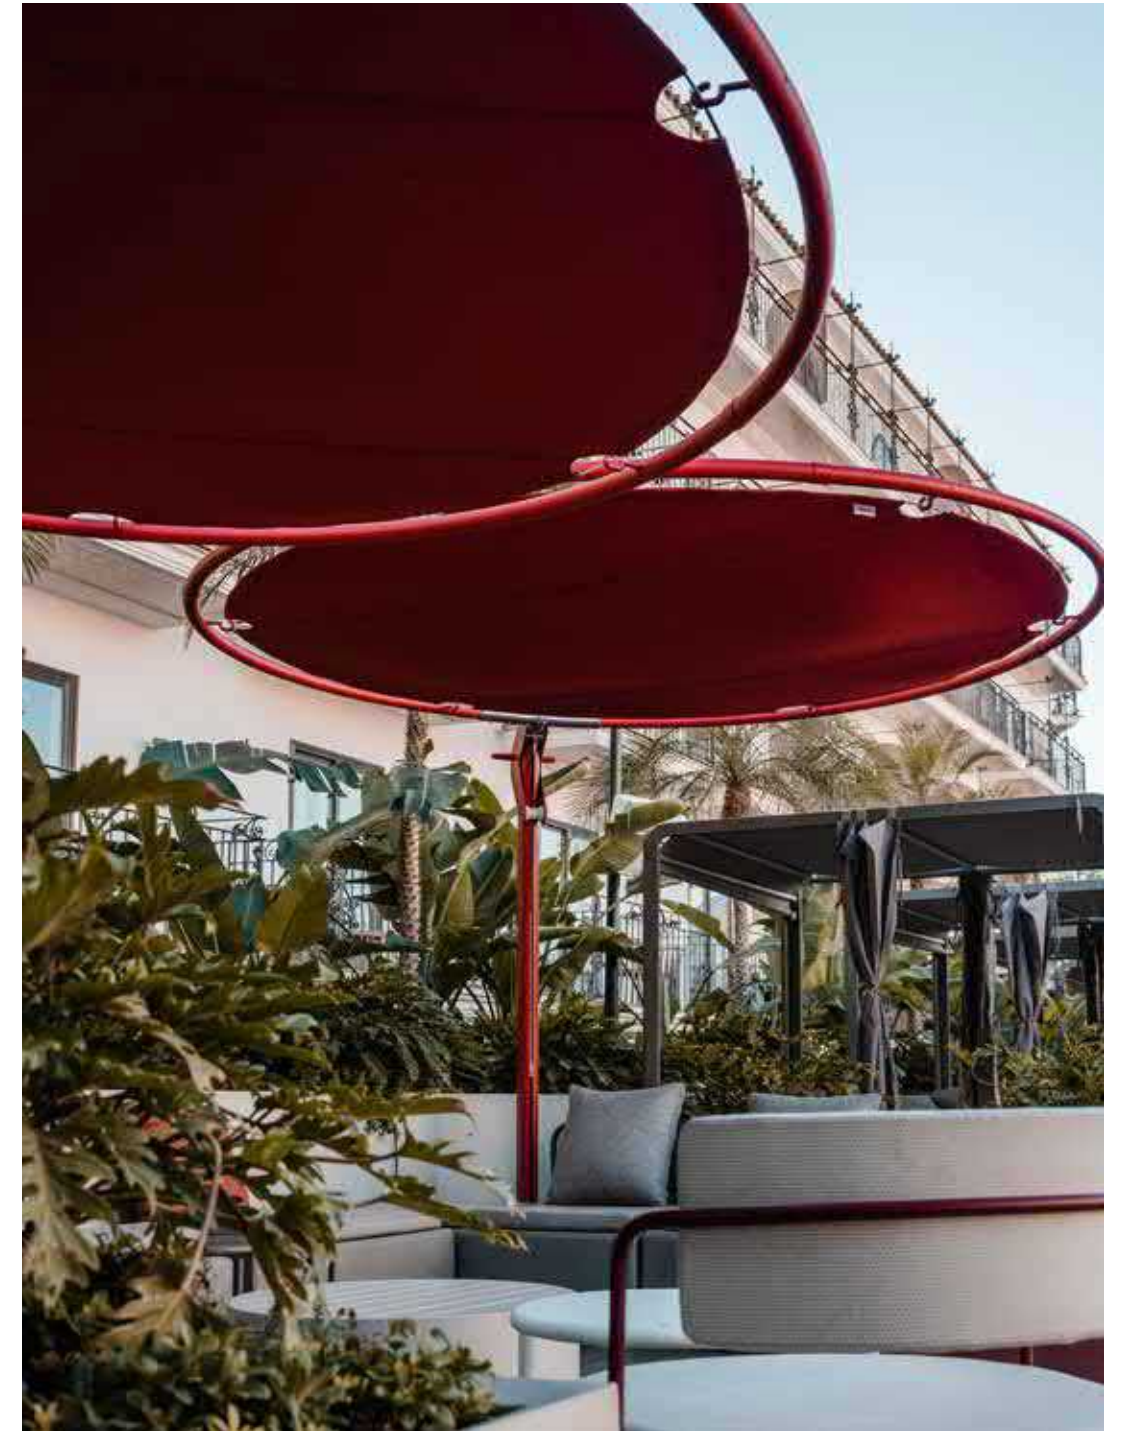

__REFERENCE PROJECTS **Eclisum custom** | Hard Rock Café, Marbella

Overview UX Collection

The Umbrosa UX collection currently consists of 13 unique parasols. The parasols are only available in the combination as shown here.