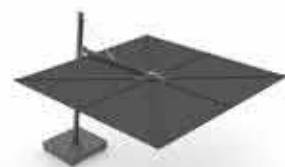

Overview UX Collection

The Umbrosa UX collection currently consists of 13 unique parasols. The parasols are only available in the combination as shown here.

Versa UX Canopy 3 x 3 m | 9'10" x 9'10" (square)

Full Black