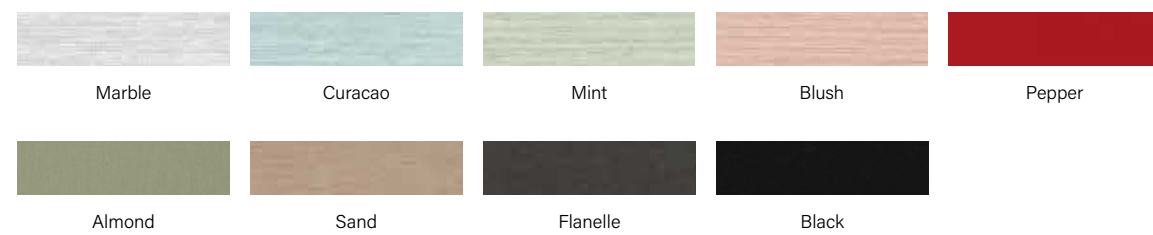

Finish:

- Alu
- Black (RAL 9005)

Triangle

Square

Rectangle

Note: Check the Umbrosa pricelist for the collections available in your country.

Overview Colors

FRAME COLORS

FABRIC COLORS

Solidum

Colorum

Umbrosa has 2 collections of parasol fabrics.

The **Solidum** colors are standard colors. The fabric is 100% Acryl and is made by Dickson.
The **Colorum** collection contains the more exclusive colors. These fabrics, also 100% Acrylic, are manufactured by Dickson (Sunbrella) or Tuvatextil (Agora).