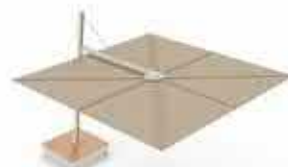

Overview UX Collection

The Umbrosa UX collection currently consists of 13 unique parasols. The parasols are only available in the combination as shown here.

Versa UX Canopy 3 x 3 m | 9'10" x 9'10" (square)

Sand

Nano UX Canopy 2.5 x 2.5 m | 8'2" x 8'2"

Versa UX Canopy 3.5 m | 11'6" (round)

Icarus UX Canopy 3 m | 9'10"

Icarus UX Canopy 3 m | 9'10"

Eclisum UX Canopy 3 m | 9'10"

Paraflex UX WALL & MONO

Canopy 2.3 x 2.3 m | 7'6.6" x 7'6.6" - 1.9 x 1.9 m | 6'3" x 6'3"

Infina UX Canopy 3.5 m | 11'6" (round)

Note: Check the Umbrosa pricelist for the collections available in your country.