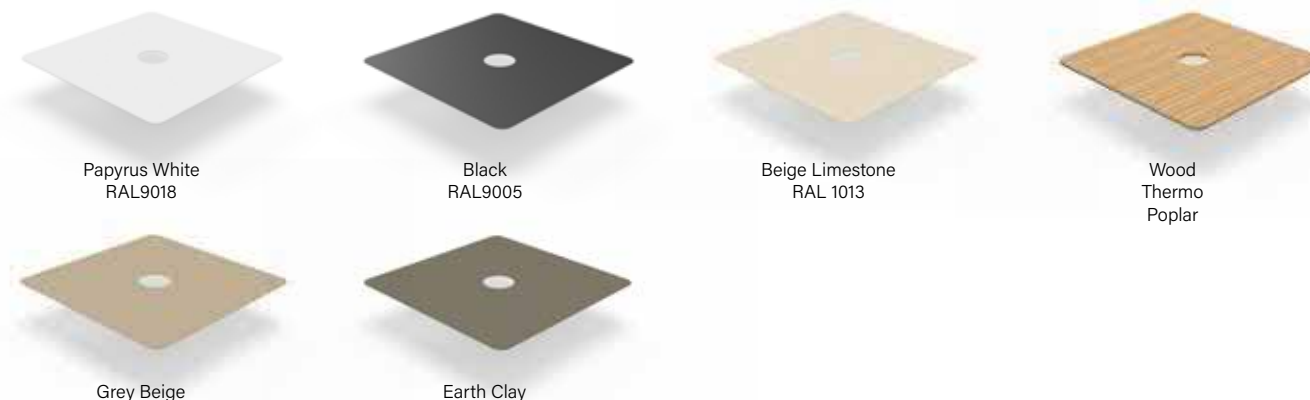

Overview PX Collection

Choose your combination: color frame | canopy | base.

MODEL - VERSA PX

Square: 9'10" | Round: 11'6"

OPTIONS COLOR FRAME

OPTIONS CANOPY

OPTIONS BASE

Topplate

Frame

Some possible combinations

Note: Check the Umbrosa pricelist for the collections available in your country.

Overview Standard Collection

The Umbrosa standard collection consists of 4 collections where each model is available in 13 different canopy colors.