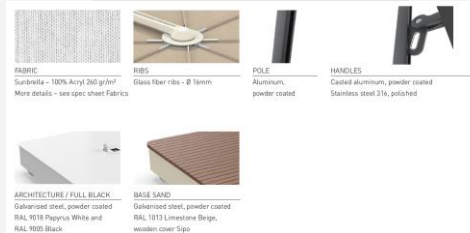

Sustainable

Well designed products with careful selection of materials and a focus on quality and sustainability