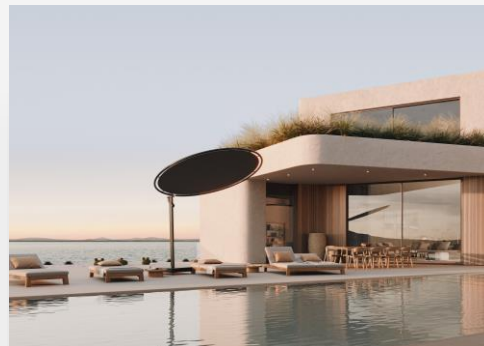

Eclisum UX

MODELS

- Round: 9'10"

VERSIONS

- Architecture: Papyrus White frame (RAL 9018) | Colorum Marble canopy
- Full Black: Black frame (RAL 9005) | Colorum Black canopy
- Karim Rashid: Magenta (RAL 4010) frame | unique design canopy

BASES

- Papyrus White (RAL 9018)
- Black (RAL 9005)
- Magenta (RAL 4010)